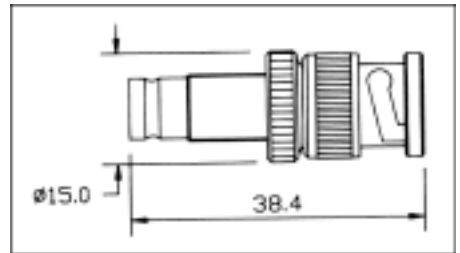

BNC Plug - DIN Jack

Order Code
SC-MF 26