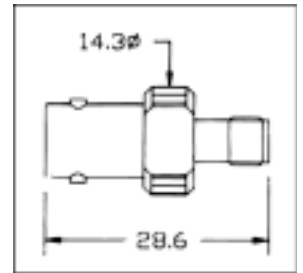

CONTENTS

SEARCH

PREVIOUS

NEXT

A
D
A
P
T
O
R
S

SMA Jack - BNC Jack

Order Code
SC-FF 12

SMA Plug - N Plug