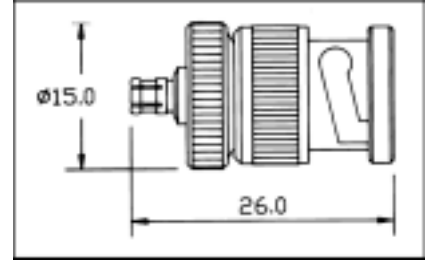

CONTENTS

SEARCH

PREVIOUS

NEXT

A
D
A
P
T
O
R
S

BNC Plug - MCX Plug

Order Code
SC-MM 29