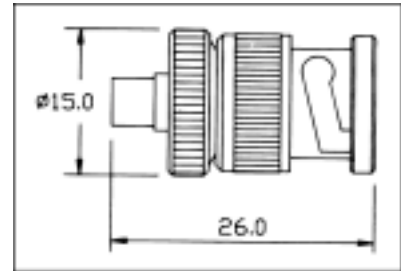

A
D
A
P
T
O
R
S

BNC Plug - MCX Plug

Order Code
SC-MM 29

BNC Plug - MCX Jack

Order Code
SC-MF 29

BNC Jack - MCX Plug

Order Code
SC-FM 29

BNC Jack - MCX Jack

Order Code
SC-FF 29

CONTENTS

SEARCH

PREVIOUS

NEXT

BNC Plug - DIN Plug

Order Code
SC-MM 26

BNC Plug - DIN Jack