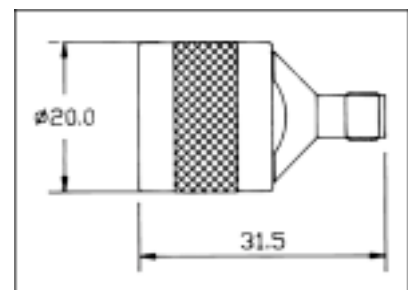

Order Code
SC-MM 13

SMA Plug - N Jack

Order Code
SC-MF 13

SMA Jack - N Plug

Order Code
SC-FM 13

CONTENTS

SEARCH

PREVIOUS