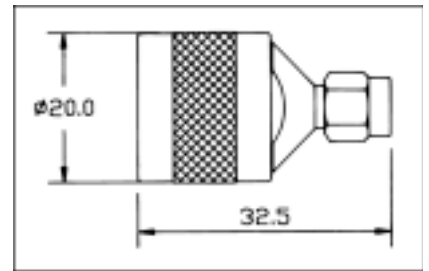

SMA Plug - N Plug

Order Code
SC-MM 13