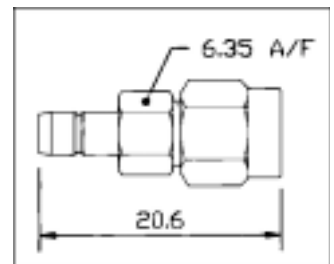

SEARCH

PREVIOUS

NEXT

SMA Plug - SMB Plug

Order Code
SC-MM 111

A
D
A
P
T
O
R
S

SMA Plug - SMB Jack

Order Code
SC-MF 111