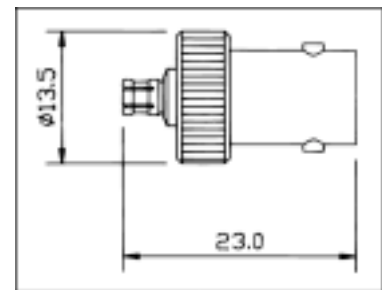

A
D
A
P
T
O
R
S

BNC Plug - MCX Plug

Order Code
SC-MM 29

BNC Plug - MCX Jack

Order Code
SC-MF 29

BNC Jack - MCX Plug

Order Code
SC-FM 29

BNC Jack - MCX Jack

Order Code
SC-FF 29

CONTENTS

SEARCH

PREVIOUS

NEXT

BNC Plug - DIN Plug

Order Code
SC-MM 26

BNC Plug - DIN Jack