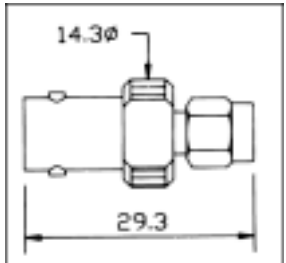

SMA Plug - BNC Jack

Order Code
SC-MF 12