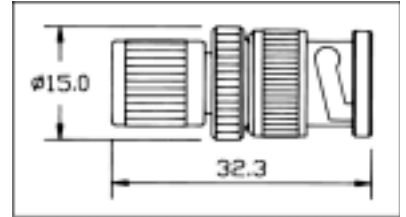

Order Code
SC-FF 29

CONTENTS

SEARCH

PREVIOUS

NEXT

BNC Plug - DIN Plug

Order Code
SC-MM 26

BNC Plug - DIN Jack