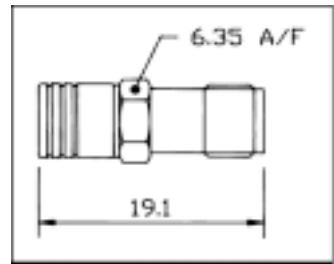

SMA Jack - SMB Plug

Order Code
SC-FM 111