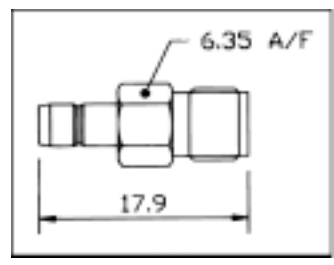

SMA Jack - SMB Jack

Order Code
SC-FF 111