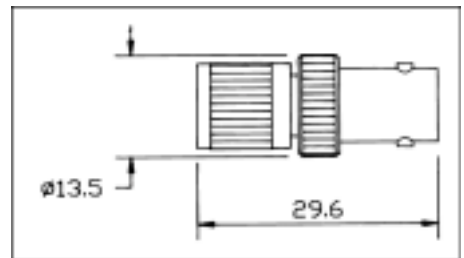

BNC Jack - DIN Plug

Order Code
SC-FM 26