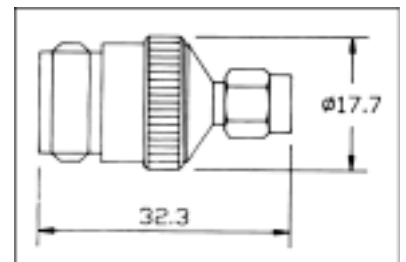

SMA Plug - N Jack

Order Code
SC-MF 13