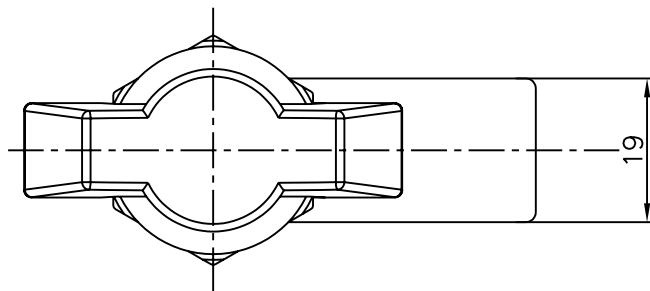

'H' to be specified.

All Dimensions Are In mm.

DARSHANA
INDUSTRIES Pvt. Ltd.
63, INDUSTRIAL ESTATE, HADAPSAR, PUNE : 411013. INDIA.

Title :- **Locks**

Drawing No. DAR-0156

Mat: DieCast

Model No. -

Date: 07-10-2002