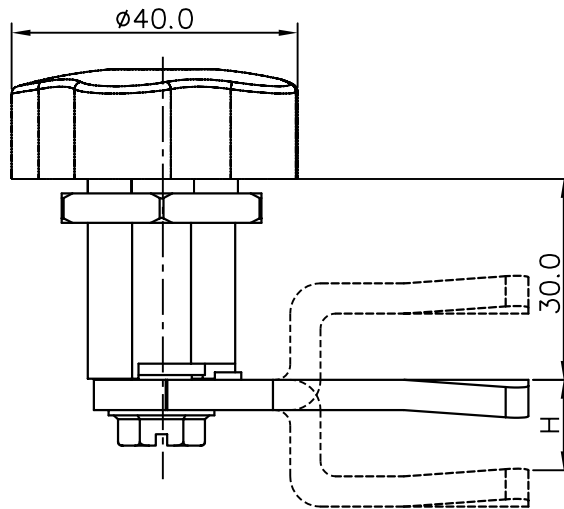

'H' to be specified.

All Dimensions Are In mm.

DARSHANA
INDUSTRIES Pvt. Ltd.
63, INDUSTRIAL ESTATE, HADAPSAR, PUNE : 411013. INDIA.

Title :- **Locks**

Drawing No. DAR-0156

Mat: DieCast

Model No. -

Date: 07-10-2002